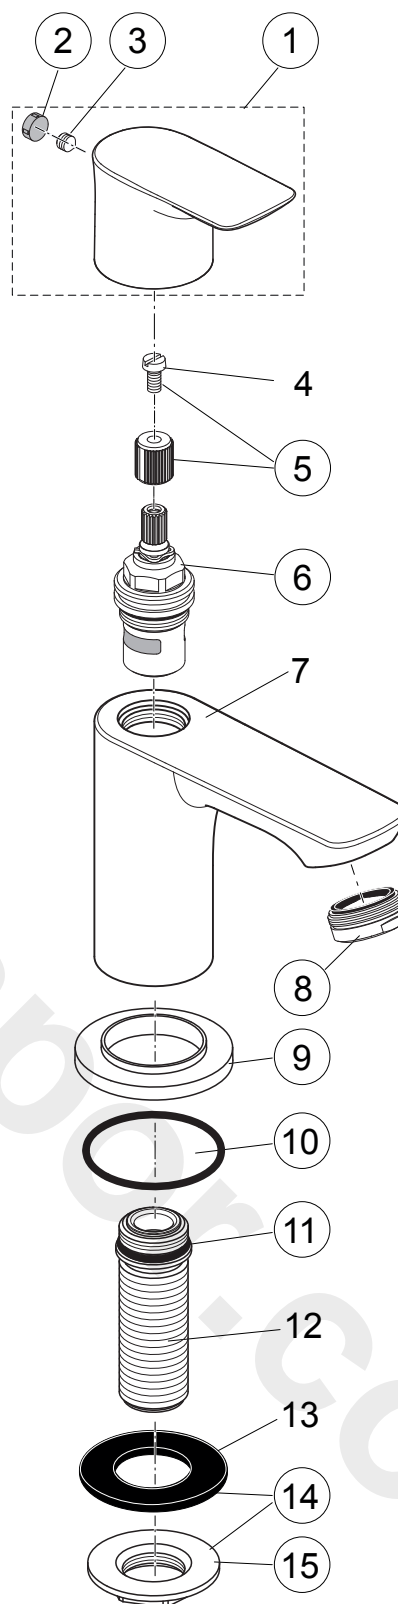

Connect Air

A7031..

Ideal Standard

Produced since: Nov. 2019

Pillar tap
chrome

A7031AA

Replace XX with the appropriate finish code

Chrome = AA Silver Storm = GN Gold = A2 Magnetic Grey = A5

Example spare part order:

A 861 407 AA in Chrome

Pos.	Description	Part-Number	Qty.	Pos.	Description	Part-Number	Qty.
1	Handle cpl.	A 861 407 XX	1 Set	9	Escutcheon	A 861 227 XX	1 pcs
2	Handle cap	A 861 412 NU*	1 Set	10	O - ring Ø 27,77x 2,62	A 860 607 NU	1 pcs
3	Thread pin M5x6 DIN914	A 860 603 NU	1 pcs	11	O - ring Ø 18,2 x 1,7	A 961 640 NU	2 pcs
4	Screw M4x8 Din 1207			12	Shank G1/2		
5	Adapter + screw	A 861 446 NU	1 Set	13	Washer Ø 38/32 x 3		
6	Cartridge G1/2 90° cpl.	A 861 243 NU*	1 Set	14	Fixation set G1/2	A 961 689 NU*	1 Set
7	Body			15	Backnut G1/2"	E 960 112 NU	1 pcs
8	Aerator M24x1 - 5ltr/min	B 961 383 XX	1 pcs				

*Universal set (not all parts needed)

Connect Air

Connect Air

Produced since: **Aug. 2017 - Oct. 2019**

Pillar tap
chrome

A7031AA

Pos.	Description	Part-Number	Qty.	Pos.	Description	Part-Number	Qty.
1	Handle cpl. w. Logo ISI	A 861 235 AA	1 Set	9	Escutcheon	A 861 227 AA	1 pcs
2	Handle cap	B 960 583 NU	1 pcs	10	O - ring Ø 27,77x 2,62	A 860 607 NU	1 pcs
3	Thread pin M5x6 DIN914	A 860 603 NU	1 pcs	11	O - ring Ø 18,2 x 1,7	A 961 640 NU	2 pcs
4	Screw M4	A 961 337 NU	1 pcs	12	Shank G1/2		
5	Adapter	N 042 677 NU	2 pcs	13	Washer Ø 38/32 x 3		
6	Headwork	A 963 003 NU	1 Set	14	Fixation set G1/2	A 961 689 NU*	1 Set
7	Body			15	Backnut G1/2"	E 960 112 NU	1 pcs
8	Aerator M24x1 - 5ltr/min	B 961 383 AA	1 pcs				