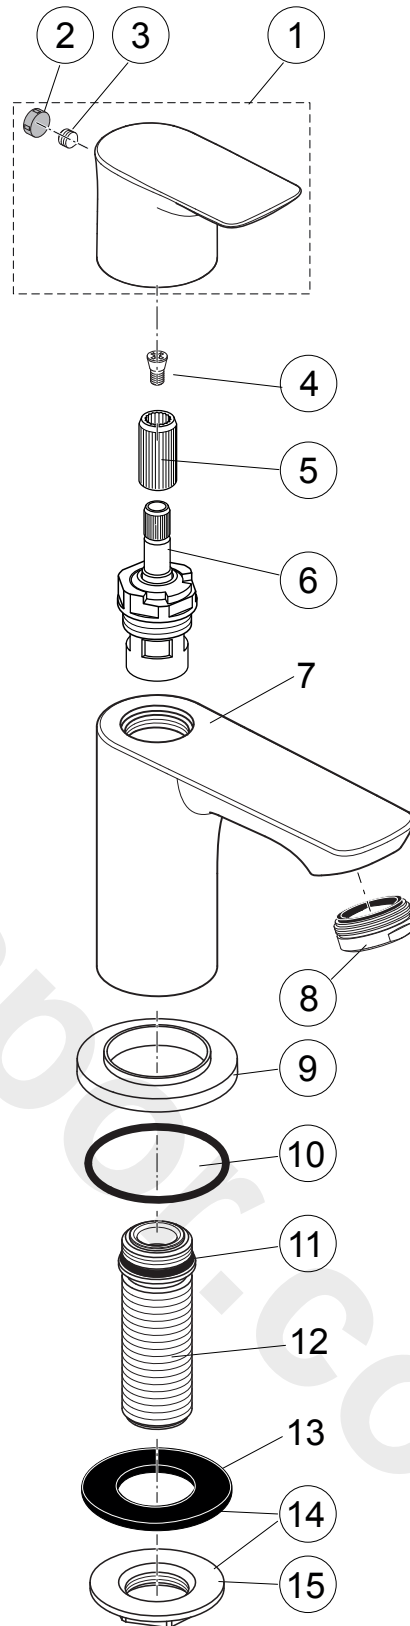

Connect Air

A7031..

Ideal Standard

Produced since: Nov. 2019

Pillar tap
chrome

A7031AA

Replace XX with the appropriate finish code

Chrome = AA Silver Storm = GN Gold = A2 Magnetic Grey = A5

Example spare part order:

A 861 407 AA in Chrome

Pos.	Description	Part-Number	Qty.	Pos.	Description	Part-Number	Qty.
1	Handle cpl.	A 861 407 XX	1 Set	9	Escutcheon	A 861 227 XX	1 pcs
2	Handle cap	A 861 412 NU*	1 Set	10	O - ring Ø 27,77x 2,62	A 860 607 NU	1 pcs
3	Thread pin M5x6 DIN914	A 860 603 NU	1 pcs	11	O - ring Ø 18,2 x 1,7	A 961 640 NU	2 pcs
4	Screw M4x8 Din 1207			12	Shank G1/2		
5	Adapter + screw	A 861 446 NU	1 Set	13	Washer Ø 38/32 x 3		
6	Cartridge G1/2 90° cpl.	A 861 243 NU*	1 Set	14	Fixation set G1/2	A 961 689 NU*	1 Set
7	Body			15	Backnut G1/2"	E 960 112 NU	1 pcs
8	Aerator M24x1 - 5ltr/min	B 961 383 XX	1 pcs				

*Universal set (not all parts needed)

Connect Air

Connect Air

Produced since: **Aug. 2017 - Oct. 2019**

Pillar tap
chrome

A7031AA

Pos.	Description	Part-Number	Qty.	Pos.	Description	Part-Number	Qty.
1	Handle cpl. w. Logo ISI	A 861 235 AA	1 Set	9	Escutcheon	A 861 227 AA	1 pcs
2	Handle cap	B 960 583 NU	1 pcs	10	O - ring Ø 27,77x 2,62	A 860 607 NU	1 pcs
3	Thread pin M5x6 DIN914	A 860 603 NU	1 pcs	11	O - ring Ø 18,2 x 1,7	A 961 640 NU	2 pcs
4	Screw M4	A 961 337 NU	1 pcs	12	Shank G1/2		
5	Adapter	N 042 677 NU	2 pcs	13	Washer Ø 38/32 x 3		
6	Headwork	A 963 003 NU	1 Set	14	Fixation set G1/2	A 961 689 NU*	1 Set
7	Body			15	Backnut G1/2"	E 960 112 NU	1 pcs
8	Aerator M24x1 - 5ltr/min	B 961 383 AA	1 pcs				

*Universal set (not all parts needed)