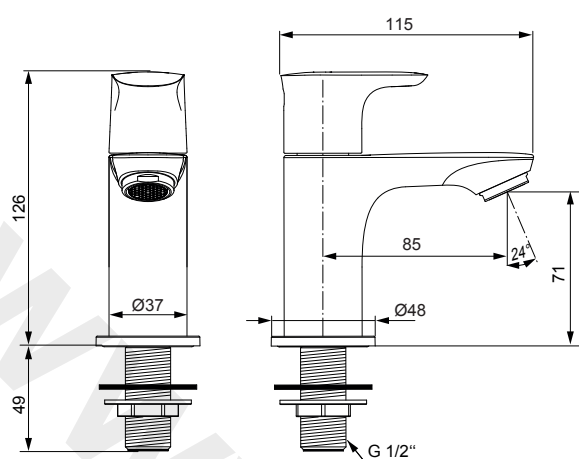

Connect Air

A7031..

Ideal Standard

Produced since: Nov. 2019

Pillar tap
chrome

A7031AA

Replace XX with the appropriate finish code

Chrome = AA Silver Storm = GN Gold = A2 Magnetic Grey = A5

Example spare part order:

A 861 407 AA in Chrome

Pos.	Description	Part-Number	Qty.	Pos.	Description	Part-Number	Qty.
1	Handle cpl.	A 861 407 XX	1 Set	9	Escutcheon	A 861 227 XX	1 pcs
2	Handle cap	A 861 412 NU*	1 Set	10	O - ring Ø 27,77x 2,62	A 860 607 NU	1 pcs
3	Thread pin M5x6 DIN914	A 860 603 NU	1 pcs	11	O - ring Ø 18,2 x 1,7	A 961 640 NU	2 pcs
4	Screw M4x8 Din 1207			12	Shank G1/2		
5	Adapter + screw	A 861 446 NU	1 Set	13	Washer Ø 38/32 x 3		
6	Cartridge G1/2 90° cpl.	A 861 243 NU*	1 Set	14	Fixation set G1/2	A 961 689 NU*	1 Set
7	Body			15	Backnut G1/2"	E 960 112 NU	1 pcs
8	Aerator M24x1 - 5ltr/min	B 961 383 XX	1 pcs				

*Universal set (not all parts needed)

Connect Air

Connect Air

Produced since: **Aug. 2017 - Oct. 2019**

Pillar tap
chrome

A7031AA

Pos.	Description	Part-Number	Qty.	Pos.	Description	Part-Number	Qty.
1	Handle cpl. w. Logo ISI	A 861 235 AA	1 Set	9	Escutcheon	A 861 227 AA	1 pcs
2	Handle cap	B 960 583 NU	1 pcs	10	O - ring Ø 27,77x 2,62	A 860 607 NU	1 pcs
3	Thread pin M5x6 DIN914	A 860 603 NU	1 pcs	11	O - ring Ø 18,2 x 1,7	A 961 640 NU	2 pcs
4	Screw M4	A 961 337 NU	1 pcs	12	Shank G1/2		
5	Adapter	N 042 677 NU	2 pcs	13	Washer Ø 38/32 x 3		
6	Headwork	A 963 003 NU	1 Set	14	Fixation set G1/2	A 961 689 NU*	1 Set
7	Body			15	Backnut G1/2"	E 960 112 NU	1 pcs
8	Aerator M24x1 - 5ltr/min	B 961 383 AA	1 pcs				